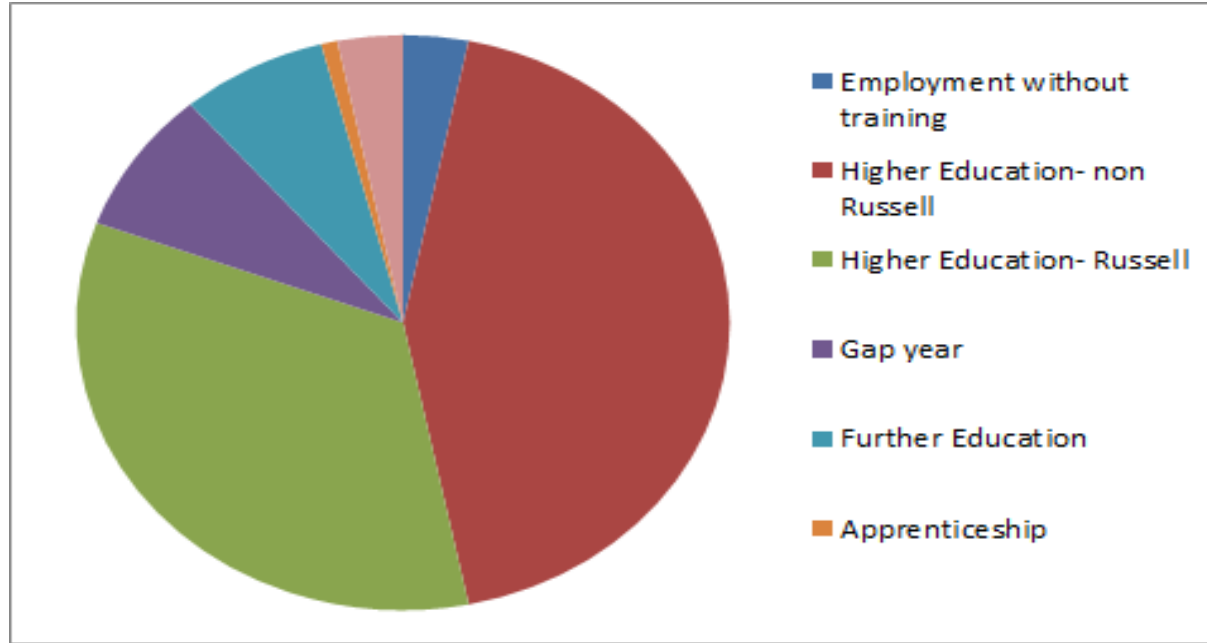

The Destinations of our Yr13 students 2017

Destination	Duration	Comments(egCourse)
Employment without Training		Leeds City Council
FTE – Higher Education		History and Philosophy, The University of Birmingham
FTE – Higher Education		Applied Performance (Community and Education), Birmingham City University
FTE – Higher Education		Primary Education: Later Years (with QTS), Leeds Trinity University
FTE – Higher Education		Built and Natural Environment with Foundation Year, Northumbria University
FTE – Higher Education		Psychology, Manchester Metropolitan University
FTE – Higher Education		History, University of Warwick
FTE – Higher Education		History, Lancaster University
FTE – Higher Education		Primary Education; Early Years (with QTS), Leeds Trinity University
FTE – Higher Education		Sociology and Social Policy, University of Nottingham
FTE – Higher Education		Dental Nursing, University of Northampton
FTE – Higher Education		Law, Leeds Beckett University